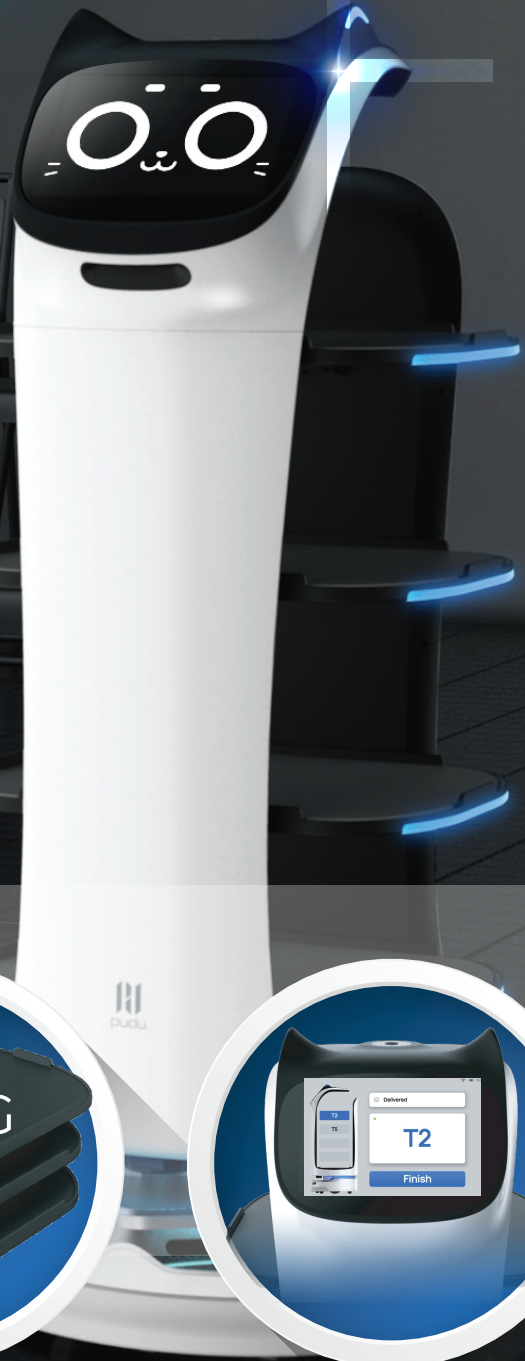

BellaBot

PREMIUM DELIVERY ROBOT

Bellabot inherits the outstanding characteristics of the previous generation while being endowed with superior human-Robot interaction capabilities.

Featuring an innovative bionic design language, cute modeling, multi-modal interaction, and many other new functions, Bellabot provides users with an unprecedented food delivery robot experience !

Smart Expression

Numerous unique emotions are available that giving you a real "cat" experience

40 KG Load Capacity

Designated tray space with contactless delivery, helping to improve efficiency and lower infection rates