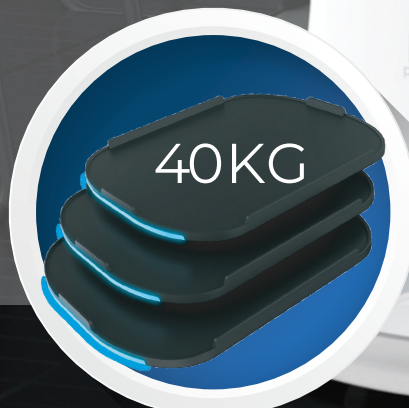

BellaBot

PREMIUM DELIVERY ROBOT

Bellabot inherits the outstanding characteristics of the previous generation while being endowed with superior human-Robot interaction capabilities.

Featuring an innovative bionic design language, cute modeling, multi-modal interaction, and many other new functions, Bellabot provides users with an unprecedented food delivery robot experience !

Smart Expression

Numerous unique emotions are available that giving you a real "cat" experience

40 KG Load Capacity

Designated tray space with contactless delivery, helping to improve efficiency and lower infection rates

Multiple Table Delivery

Multiple tables can be served in one run with accurate positioning and optima path planning